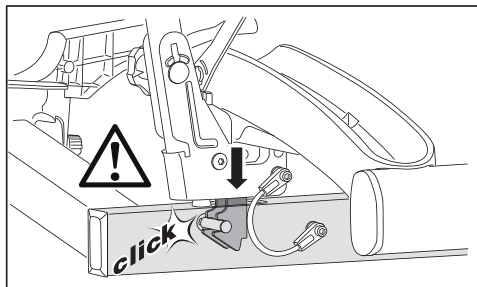

i

i

12V P21 W
12V PY21 W
12V P21/5W

12V C5W