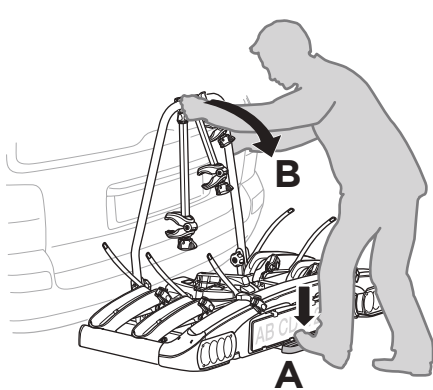

i

i

12V P21 W
12V PY21 W
12V P21/5W

12V C5W