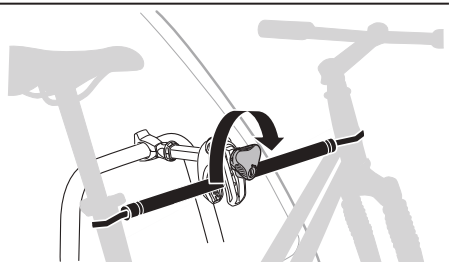

Rahmenadapter
Bike Frame Adapter

9

Not ok

ok

90°

B 90°

i

Thule Heat Shield
1500052291