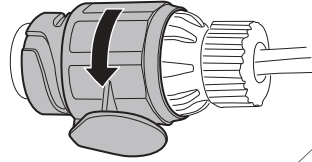

Rahmenadapter
Bike Frame Adapter

9

Not ok

ok

90°

B 90°

i

Thule Heat Shield
1500052291