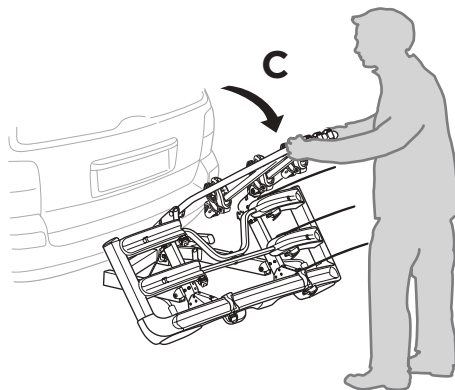

i

i

12V P21 W
12V PY21 W
12V P21/5W

12V C5W