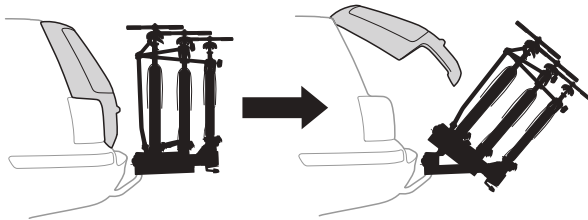

i

i

12V P21 W
12V PY21 W
12V P21/5W

12V C5W