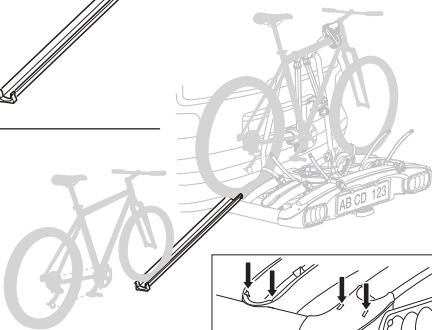

EN Accessories

FR Accessoires

DE Zubehör

NL Accessoires

9152

Laderampe
Loading aid