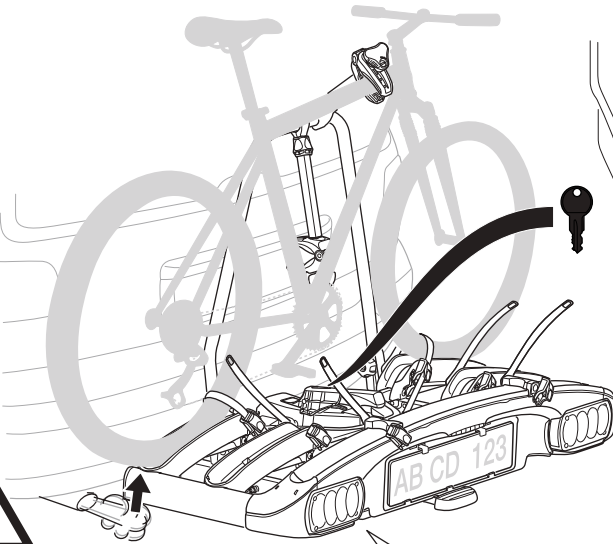

Rahmenadapter
Bike Frame Adapter

9

Not ok

ok

90°

B 90°

i

Thule Heat Shield
1500052291