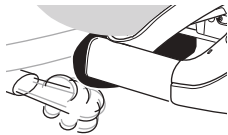

9

Not ok

ok

90°

B 90°

i

Thule Heat Shield
1500052291

- EN Accessories
- DE Zubehör
- FR Accessoires
- NL Accessoires