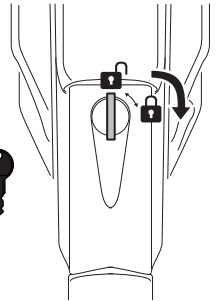

Rahmenadapter
Bike Frame Adapter

9

Not ok

ok

90°

B 90°

i

Thule Heat Shield
1500052291