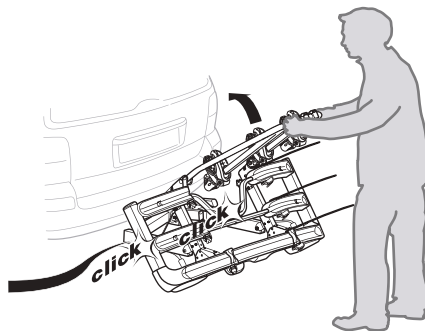

i

i

12V P21 W
12V PY21 W
12V P21/5W

12V C5W