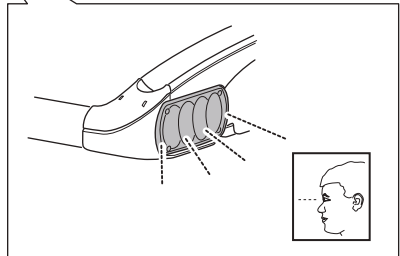

i

Thule Heat Shield
1500052291

- EN Accessories
- DE Zubehör
- FR Accessoires
- NL Accessoires