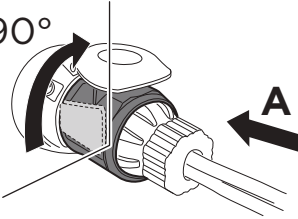

Rahmenadapter
Bike Frame Adapter

9

Not ok

ok

90°

B 90°

i

Thule Heat Shield
1500052291