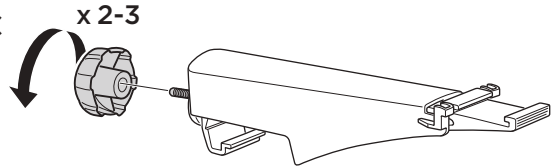

Thule Bike adapter EuroClassic 9281

For EuroClassic G5 908/909
and EuroClassic G6 928/929

➤ Instructions

928120

C.20151030
501-7601-03

Bring your life
thule.com

1

A

B

C

2

3**4**

5

x 2

6

A