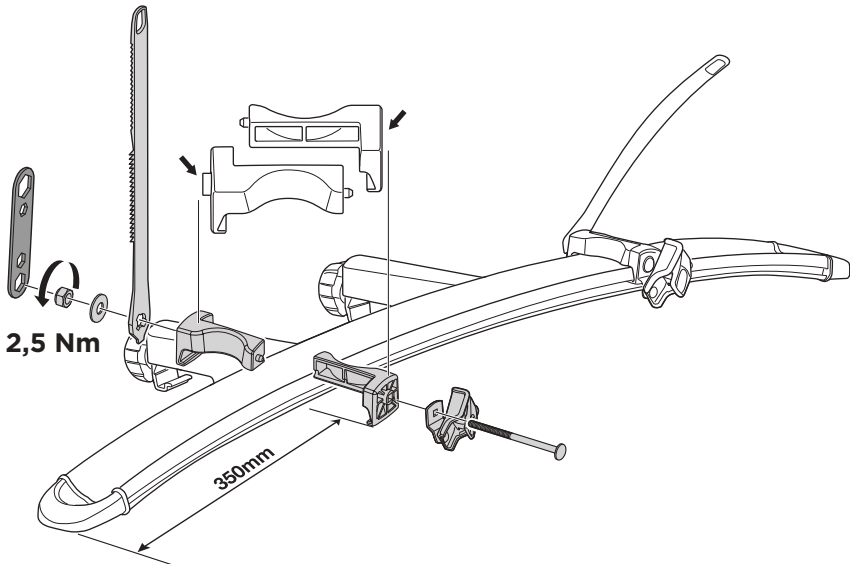

Thule Bike adapter EuroClassic 9281

For EuroClassic G5 908/909
and EuroClassic G6 928/929

➤ Instructions

928120

C.20151030
501-7601-03

Bring your life
thule.com

1

A

B

C

2

3**4**

5

x 2

6

A