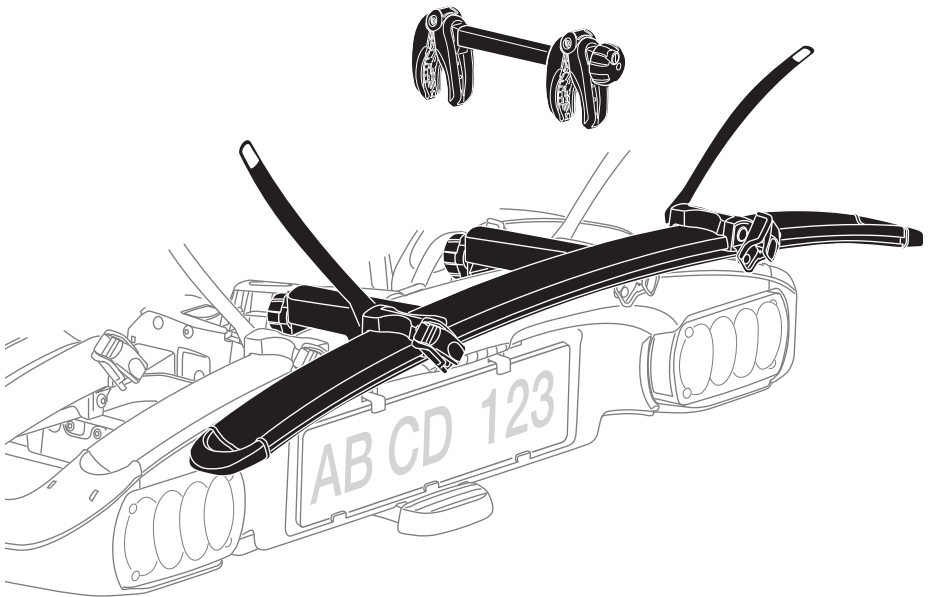

Thule Bike adapter EuroClassic 9281

For EuroClassic G5 908/909
and EuroClassic G6 928/929

➤ Instructions

928120

C.20151030
501-7601-03

Bring your life
thule.com

1

A

B

C

2

3**4**

5

x 2

6

A