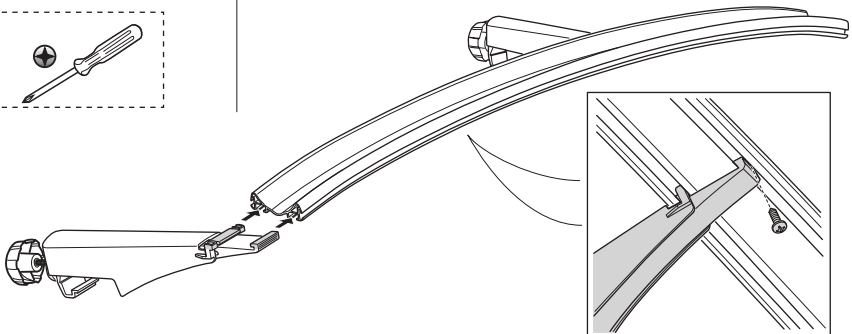

Thule Bike adapter EuroClassic 9281

For EuroClassic G5 908/909
and EuroClassic G6 928/929

➤ Instructions

928120

C.20151030
501-7601-03

Bring your life
thule.com

1

A

B

C

2

3**4**

5

x 2

6

A