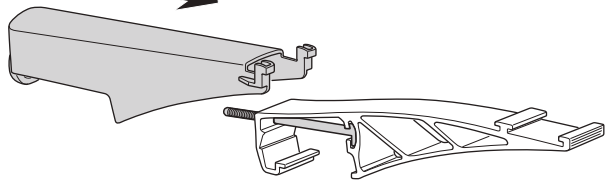

Thule Bike adapter EuroClassic 9281

For EuroClassic G5 908/909
and EuroClassic G6 928/929

➤ Instructions

928120

C.20151030
501-7601-03

Bring your life
thule.com

1

A

B

C

2

3**4**

5

x 2

6

A