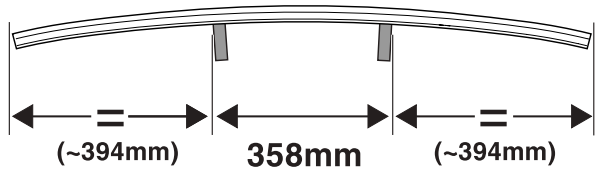

Thule Bike adapter EuroClassic 9281

For EuroClassic G5 908/909
and EuroClassic G6 928/929

➤ Instructions

928120

C.20151030
501-7601-03

Bring your life
thule.com

1

A

B

C

2

3**4**

5

x 2

6

A