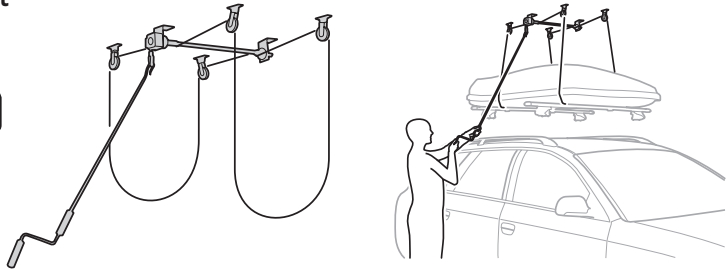

a

b

c

8

Thule T-track Adapter

696600 → 24x30 mm

697600 → 20x27 mm

Thule MultiLift

572004

Thule Box Ski Carrier Adapter

694600 → Sport

694800 → M/L

694900 → XL/XXL/Alpine

Thule Box Lid Cover

698100 → M/L

698200 → Sport