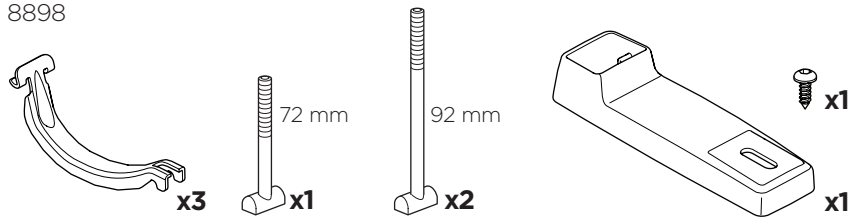

CITY CRASH

Complies with ISO norm

Max
20 kg

7,7 kg

Thule Bike Rack Around-the-Bar Adapter

8898

Thule UpRide 599 Fit Table

i

20x20 mm T-screw (included)

Thule WingBar/
SlideBar/AeroBar
or other 20 mm T-track

➔ **4** - **5** ➔ **9**

Square bars

Aluminium bars

➔ **6** - **8** ➔ **9**

4

5