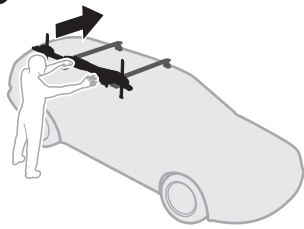

20x20 mm T-screw (included)

Thule WingBar/
SlideBar/AeroBar
or other 20 mm T-track

➔ **4** - **5** ➔ **9**

Square bars

Aluminium bars

➔ **6** - **8** ➔ **9**

4

5