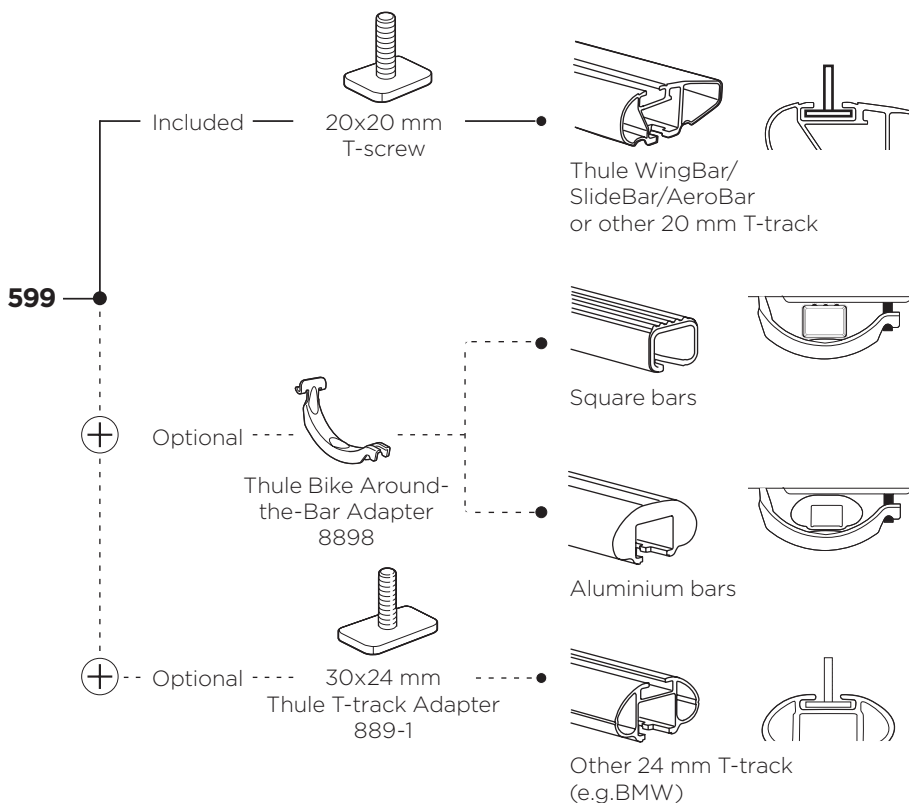

CITY CRASH

Complies with ISO norm

Max
20 kg

7,7 kg

Thule Bike Rack Around-the-Bar Adapter

8898

Thule UpRide 599 Fit Table

i

20x20 mm T-screw (included)

Thule WingBar/
SlideBar/AeroBar
or other 20 mm T-track

➔ **4** - **5** ➔ **9**

Square bars

Aluminium bars

➔ **6** - **8** ➔ **9**

4

5