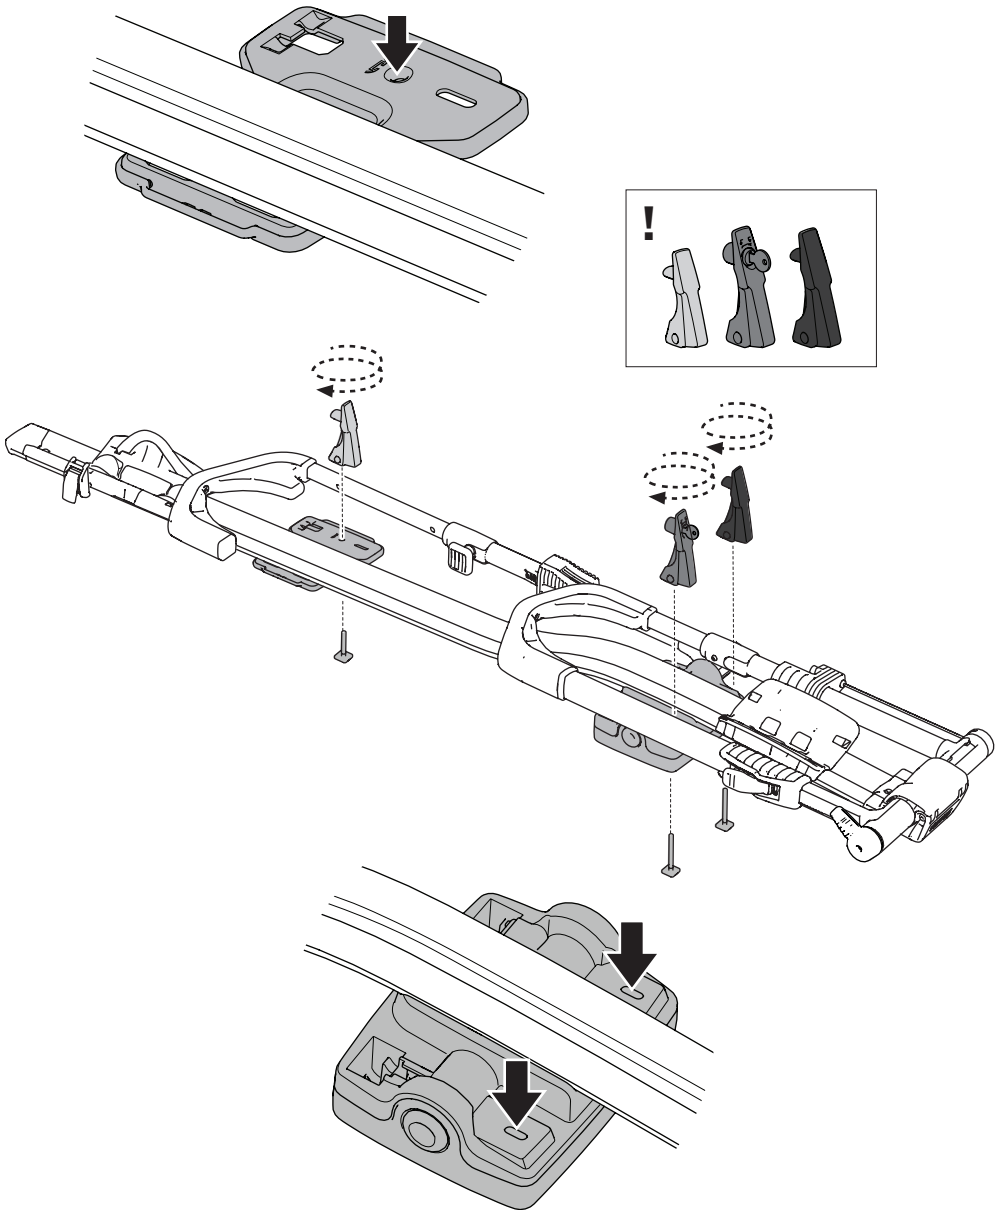

20x20 mm T-screw (included)

Thule WingBar/
SlideBar/AeroBar
or other 20 mm T-track

➔ **4** - **5** ➔ **9**

Square bars

Aluminium bars

➔ **6** - **8** ➔ **9**

4

5