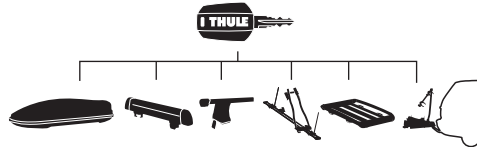

Thule UpRide Fatbike Adapter
 5991

Thule T-track Adapter 30x24mm
 889-1

Thule Bike Rack Around-the-Bar Adapter
 8898

Thule Wheel Strap Locks
 986

Thule One-Key System

544  (x4)
596  (x6)
588  (x8)
452  (x12)