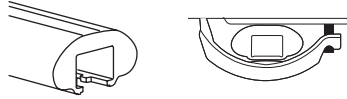

20x20 mm T-screw (included)

Thule WingBar/
SlideBar/AeroBar
or other 20 mm T-track

➔ **4** - **5** ➔ **9**

Square bars

Aluminium bars

➔ **6** - **8** ➔ **9**

4

5