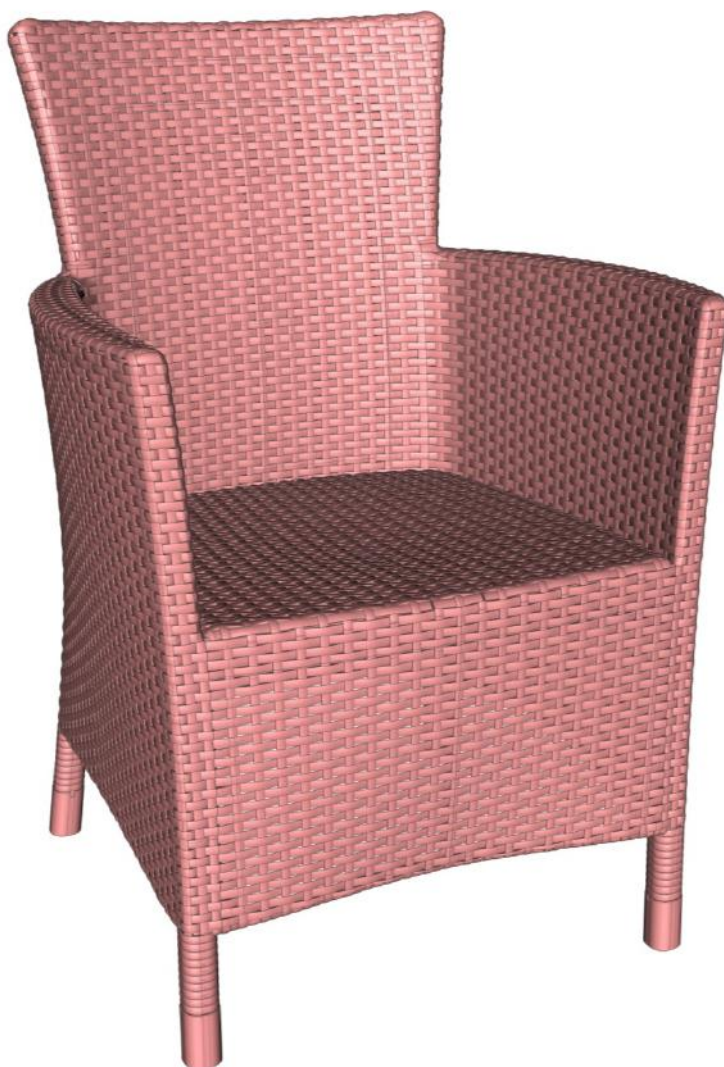

# *DINING CHAIR*

---

**ALLIBERT** 

P.O. Box 224 | 5120 AE Rijen | The Netherlands | [WWW.ALLIBERT-OUTDOOR.COM](http://WWW.ALLIBERT-OUTDOOR.COM)

NEN 581

B

BC

RS