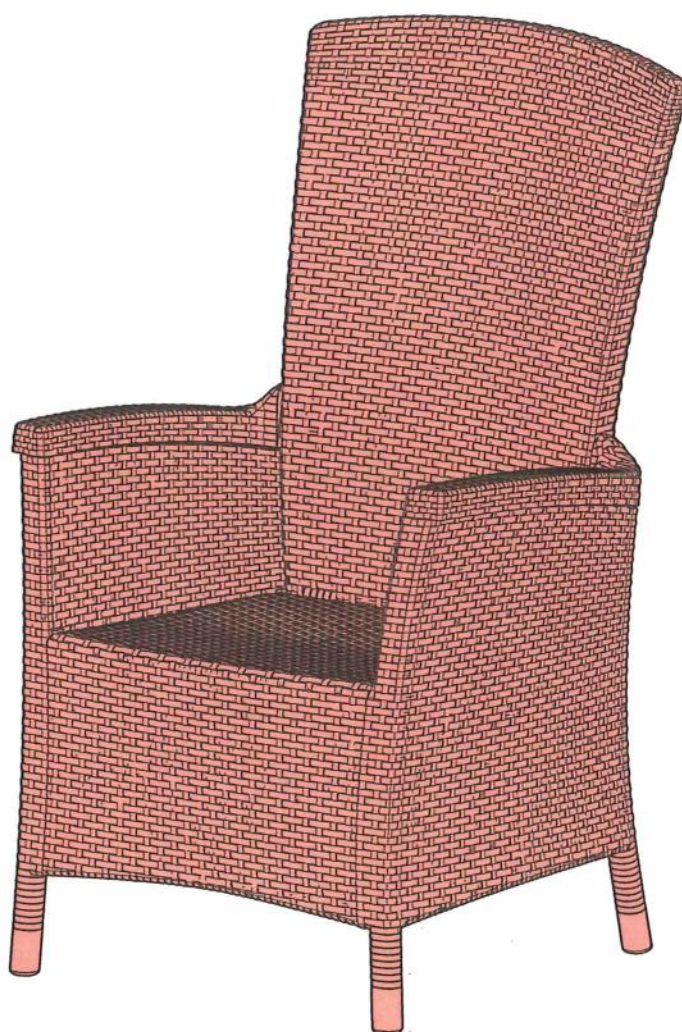

RECLINING CHAIR

WICKER

"RECLINING CHAIR" V1.1 / 571950 / 442154

ALLIBERT 

Ericssonstraat 171 | 5121 MK Rijen | The Netherlands | WWW.ALLIBERT-OUTDOOR.COM

NEN 581		
✓	✓	✗

1

2

3

4

5

6

7

8

9

10