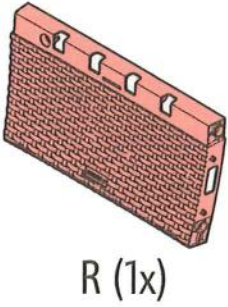

RECLINING CHAIR

WICKER

"RECLINING CHAIR" V1.1 / 571950 / 442154

ALLIBERT 

Ericssonstraat 171 | 5121 MK Rijen | The Netherlands | WWW.ALLIBERT-OUTDOOR.COM

NEN 581		
✓	✓	✗

1

2