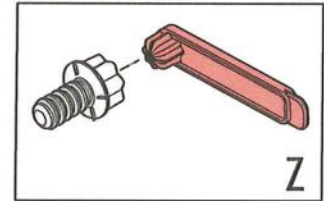

RECLINING CHAIR

WICKER

"RECLINING CHAIR" V1.1 / 571950 / 442154

ALLIBERT 

Ericssonstraat 171 | 5121 MK Rijen | The Netherlands | WWW.ALLIBERT-OUTDOOR.COM

NEN 581		
✓	✓	✗

1

2