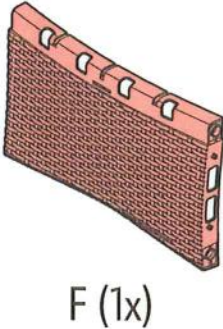

RECLINING CHAIR

WICKER

"RECLINING CHAIR" V1.1 / 571950 / 442154

ALLIBERT 

Ericssonstraat 171 | 5121 MK Rijen | The Netherlands | WWW.ALLIBERT-OUTDOOR.COM

NEN 581		
✓	✓	✗

1

2