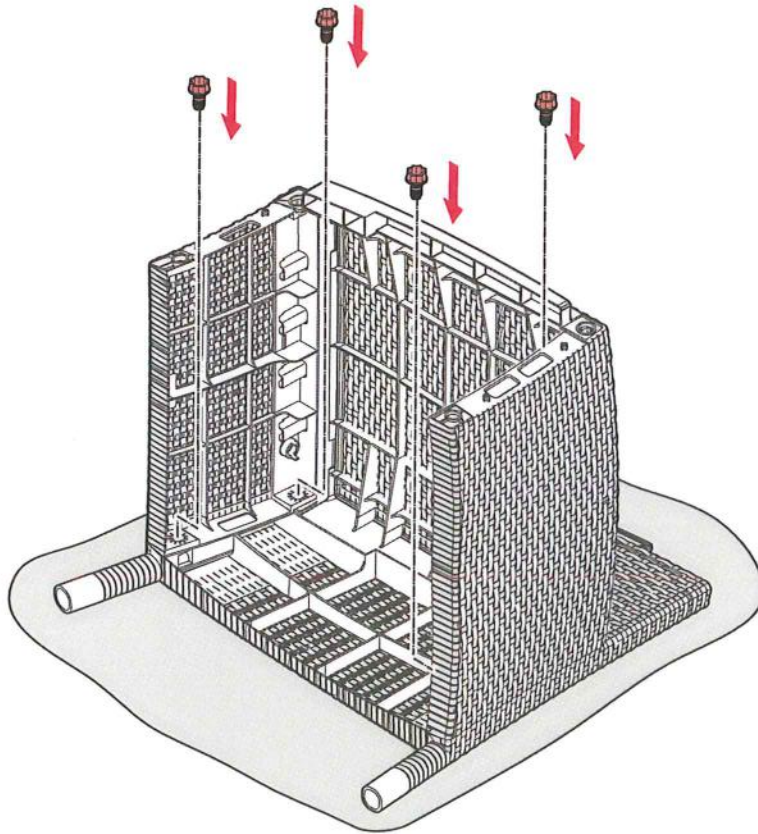

RECLINING CHAIR

WICKER

"RECLINING CHAIR" V1.1 / 571950 / 442154

ALLIBERT 

Ericssonstraat 171 | 5121 MK Rijen | The Netherlands | WWW.ALLIBERT-OUTDOOR.COM

NEN 581		
✓	✓	✗

1

2