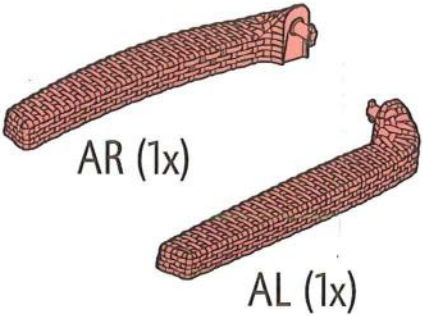

RECLINING CHAIR

WICKER

"RECLINING CHAIR" V1.1 / 571950 / 442154

ALLIBERT 

Ericssonstraat 171 | 5121 MK Rijen | The Netherlands | WWW.ALLIBERT-OUTDOOR.COM

NEN 581		
✓	✓	✗

1

2