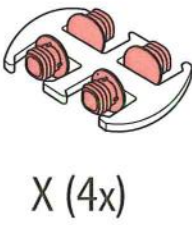

RECLINING CHAIR

WICKER

"RECLINING CHAIR" V1.1 / 571950 / 442154

ALLIBERT 

Ericssonstraat 171 | 5121 MK Rijen | The Netherlands | WWW.ALLIBERT-OUTDOOR.COM

NEN 581		
✓	✓	✗

1

2