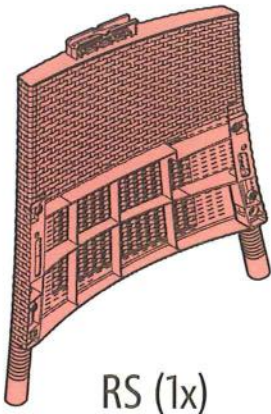

RECLINING CHAIR

WICKER

"RECLINING CHAIR" V1.1 / 571950 / 442154

ALLIBERT 

Ericssonstraat 171 | 5121 MK Rijen | The Netherlands | WWW.ALLIBERT-OUTDOOR.COM

NEN 581		
✓	✓	✗

1

2