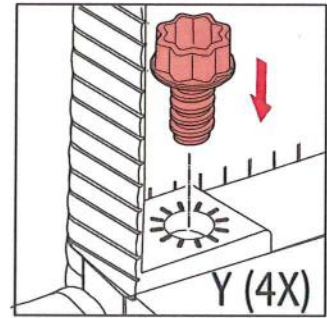

RECLINING CHAIR

WICKER

"RECLINING CHAIR" V1.1 / 571950 / 442154

ALLIBERT 

Ericssonstraat 171 | 5121 MK Rijen | The Netherlands | WWW.ALLIBERT-OUTDOOR.COM

NEN 581		
✓	✓	✗

1

2