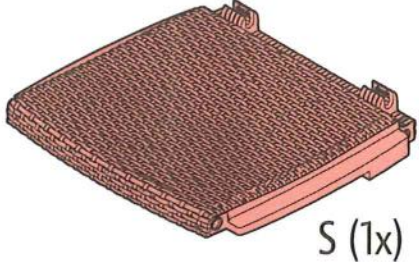

RECLINING CHAIR

WICKER

"RECLINING CHAIR" V1.1 / 571950 / 442154

ALLIBERT 

Ericssonstraat 171 | 5121 MK Rijen | The Netherlands | WWW.ALLIBERT-OUTDOOR.COM

NEN 581		
✓	✓	✗

1

2