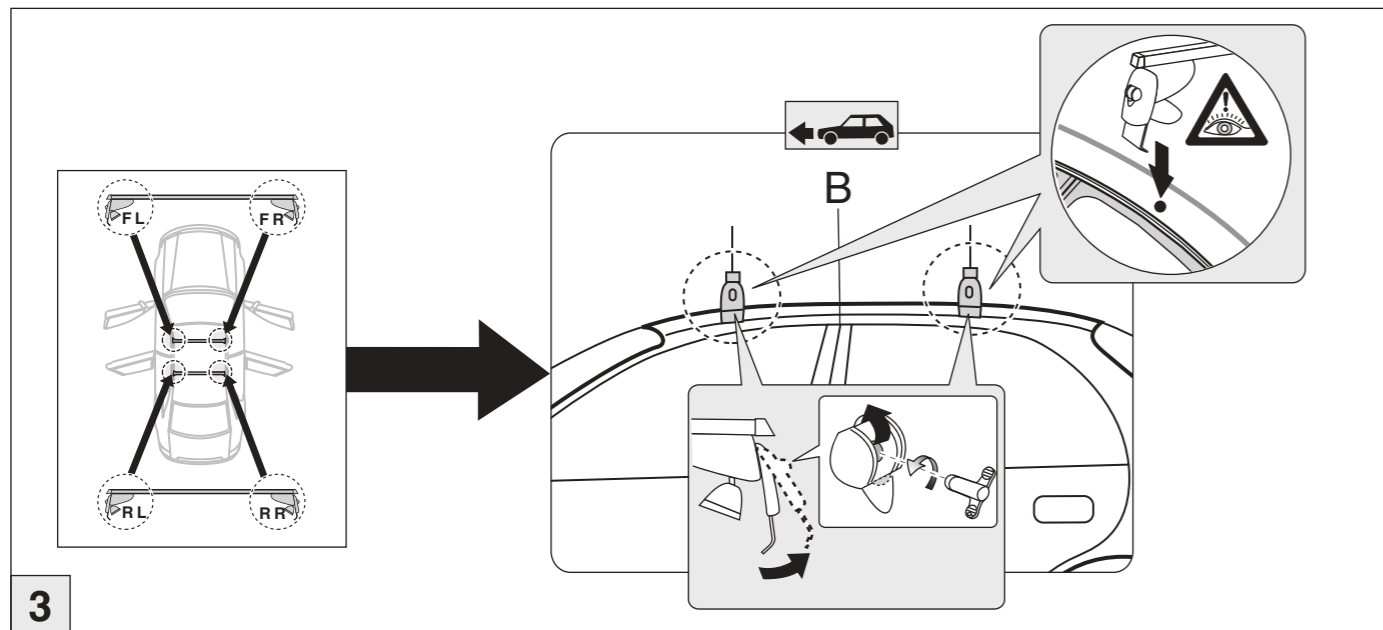

Atera SIGNO

Opel
Astra Sportstourer 04/2016–

INFO

Atera SIGNO

Opel
Astra Sportstourer 04/2016–