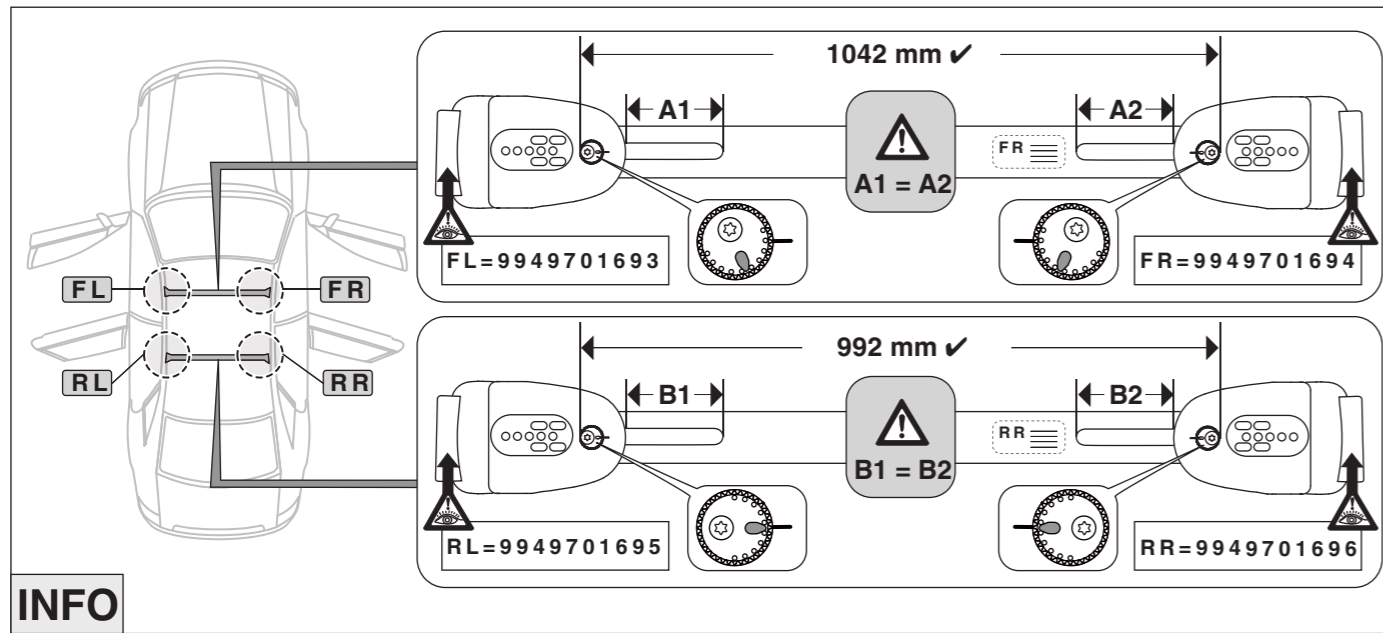

Atera SIGNO

Opel
Astra Sportstourer 04/2016–