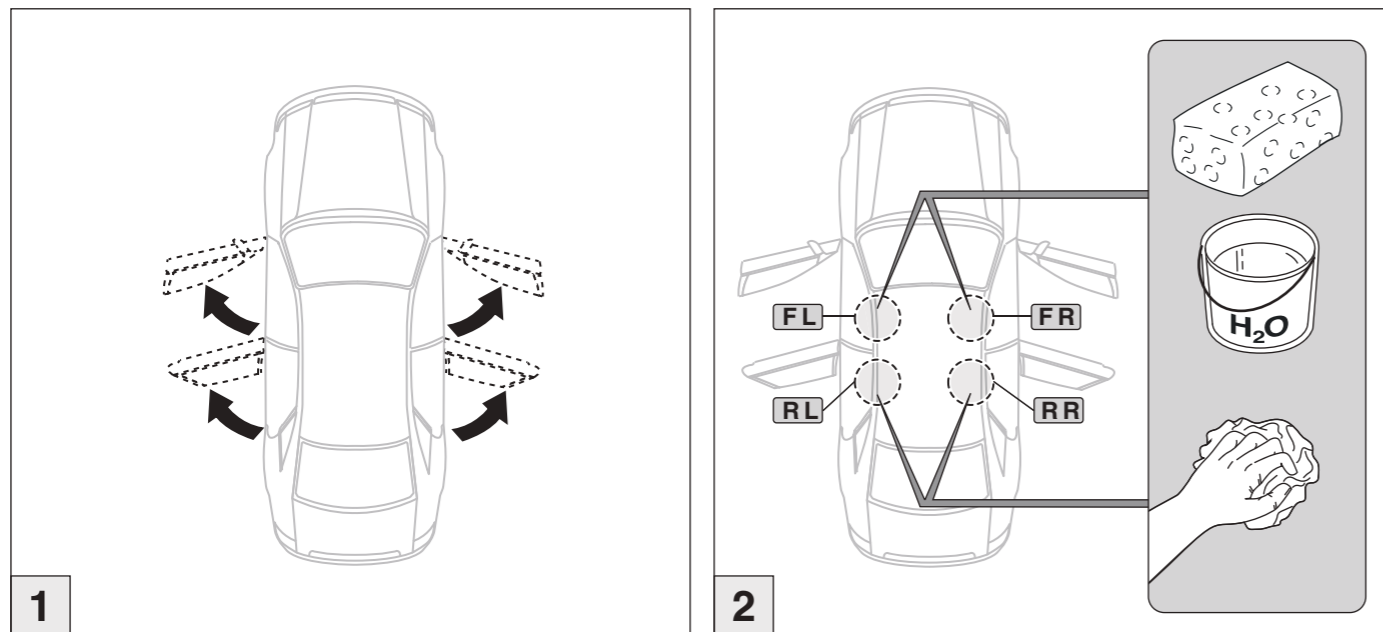

Atera SIGNO

Opel
Astra Sportstourer 04/2016–

INFO

Atera SIGNO

Opel
Astra Sportstourer 04/2016–