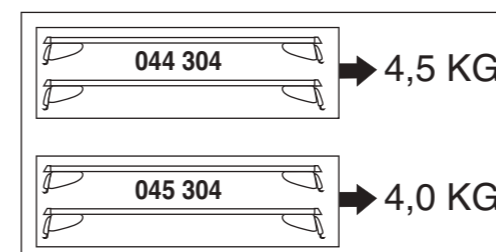

Atera
MADE IN GERMANY

Atera GmbH
Im Herrach 1
D-88299 Leutkirch
Internet: www.atera.de

© ATERA GmbH
Ref.-Nr.: 044 304_096434430400_992570050200
Ref.-Nr.: 045 304_096434530400_992570050200
Stand/State: 19/11/2014 – Rev 00 Ver 00