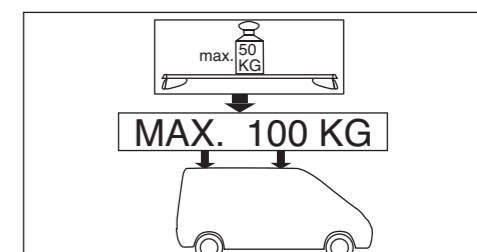

Atera
MADE IN GERMANY

Atera GmbH
Im Herrach 1
D-88299 Leutkirch
Internet: www.atera.de

© ATERA GmbH
Ref.-Nr.: 044 304_096434430400_992570050200
Ref.-Nr.: 045 304_096434530400_992570050200
Stand/State: 19/11/2014 – Rev 00 Ver 00