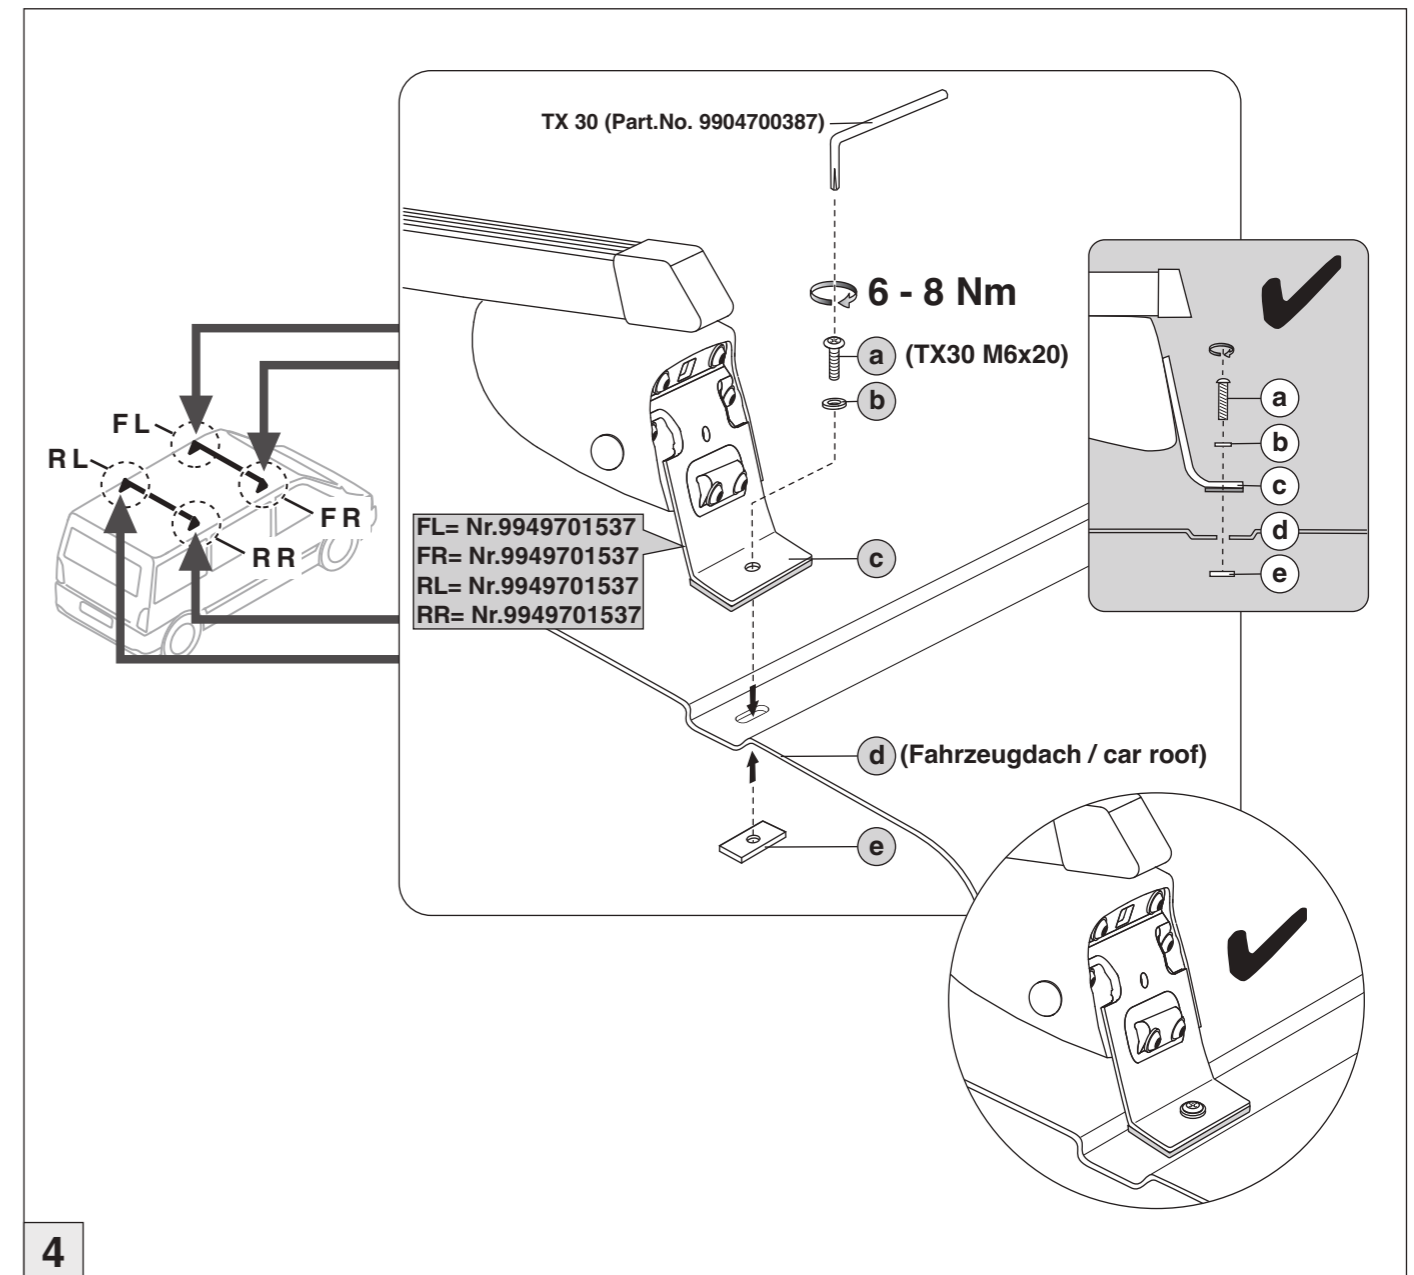

Atera SIGNO

Ford Transit Connect 02/2014–
Ford Tourneo Connect 02/2014–

Ford Grand Transit Connect 02/2014–
Ford Grand Tourneo Connect 02/2014–

INFO

Transit Connect
Tourneo Connect

- ⊖ = ✗
- Ⓐ+Ⓑ = o.k. ✓
- Ⓐ+Ⓒ = o.k. ✓
- Ⓑ+Ⓒ = o.k. ✓

Grand Transit Connect
Grand Tourneo Connect

- ⊖ = ✗
- Ⓐ+Ⓑ = o.k. ✓
- Ⓐ+Ⓒ = o.k. ✓
- Ⓑ+Ⓒ = o.k. ✓
- Ⓑ+Ⓓ = o.k. ✓
- Ⓒ+Ⓓ = o.k. ✓

INFO

1

2

Atera SIGNO

Ford Transit Connect 02/2014–
Ford Tourneo Connect 02/2014–

Ford Grand Transit Connect 02/2014–
Ford Grand Tourneo Connect 02/2014–

3

4