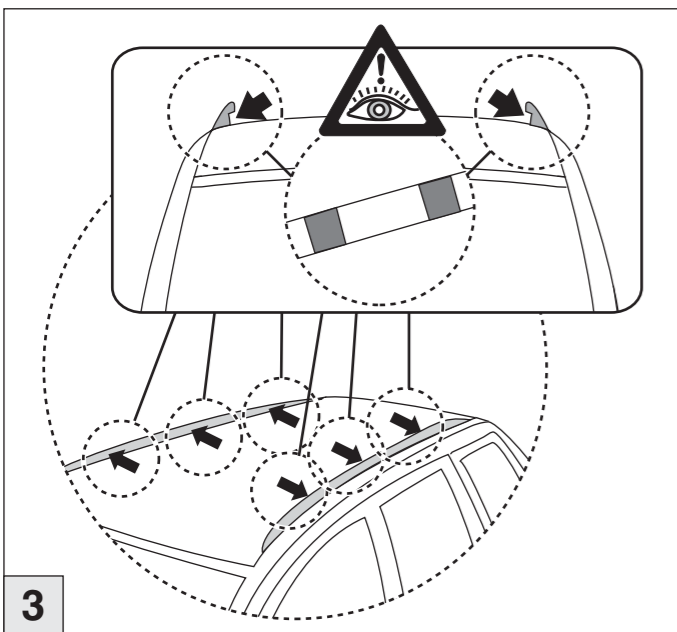

Atera® SIGNO

Opel Signum Reling 2004–
Opel Vectra Reling 2004–

Opel Astra Reling 2004–
Opel Zafira Reling 07/2005