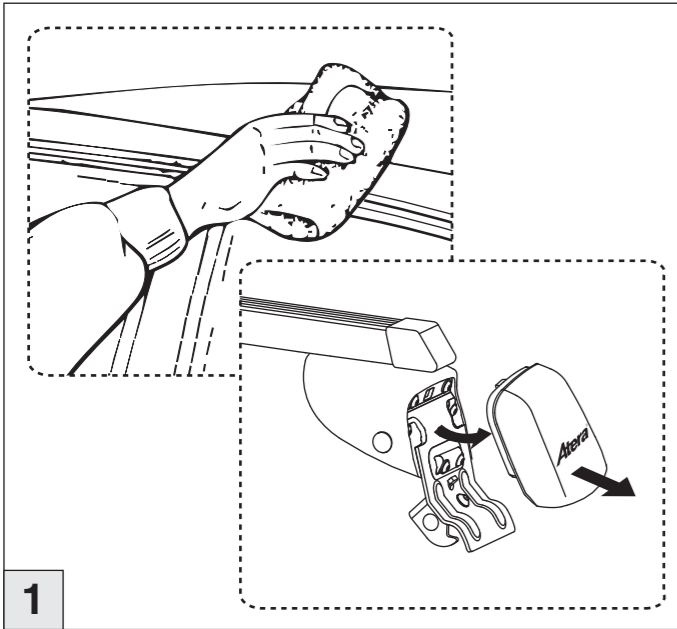

Atera® SIGNO

Opel Signum Reling 2004–
Opel Vectra Reling 2004–

Opel Astra Reling 2004–
Opel Zafira Reling 07/2005