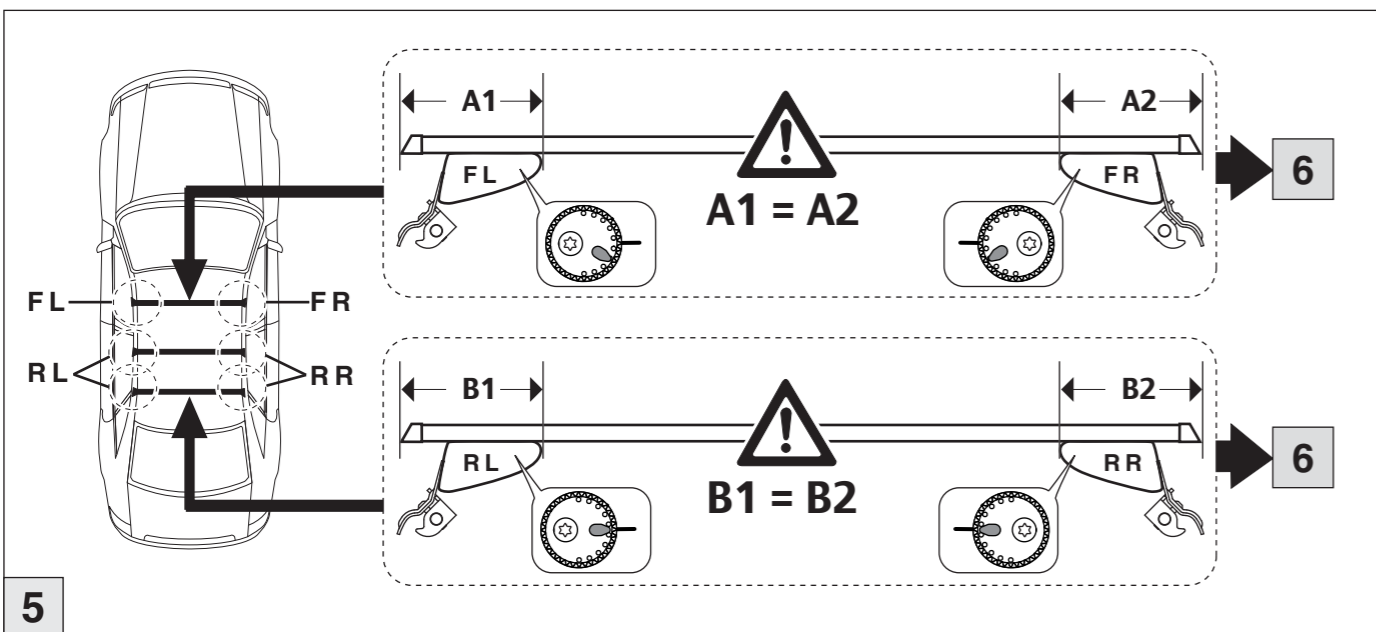

Atera® SIGNO

Opel Signum Reling 2004–
Opel Vectra Reling 2004–

Opel Astra Reling 2004–
Opel Zafira Reling 07/2005