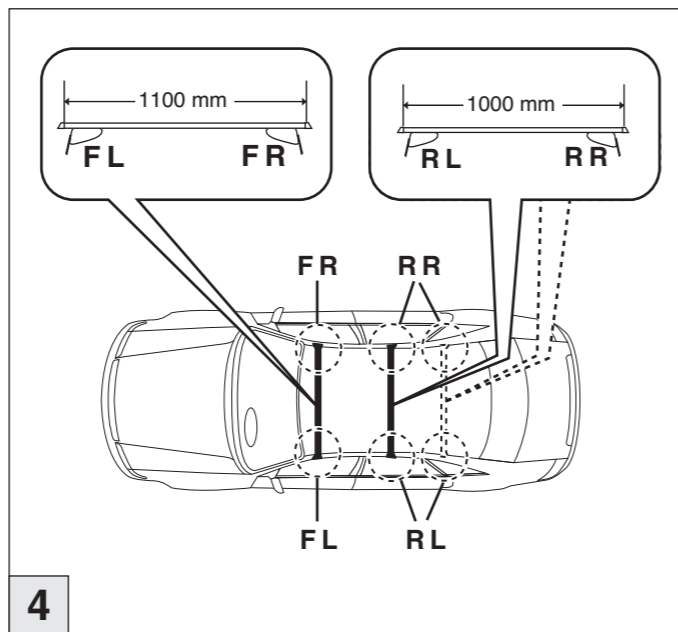

Atera® SIGNO

Opel Signum Reling 2004–
Opel Vectra Reling 2004–

Opel Astra Reling 2004–
Opel Zafira Reling 07/2005