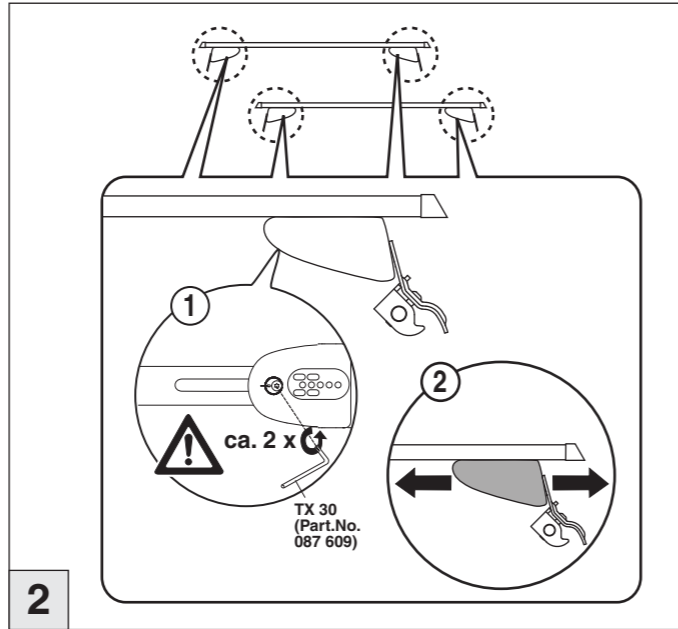

Atera® SIGNO

Opel Signum Reling 2004–
Opel Vectra Reling 2004–

Opel Astra Reling 2004–
Opel Zafira Reling 07/2005