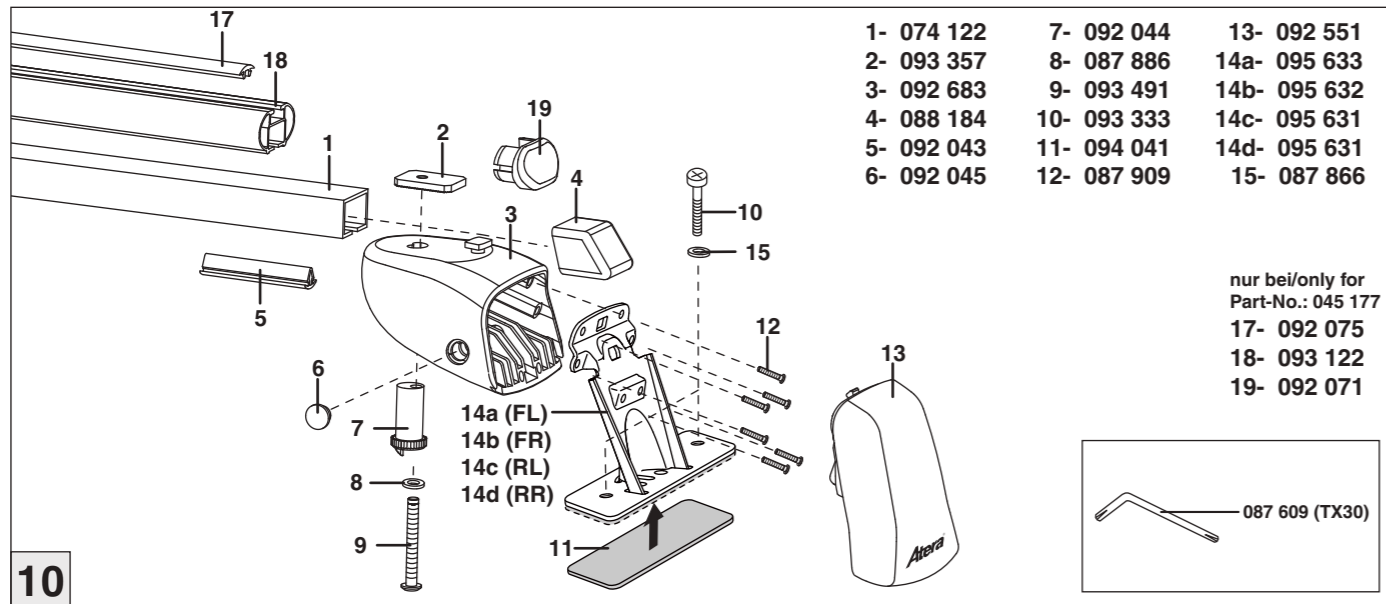

Atera SIGNO

Opel Combo 01/2012–09/2018
(ohne Reling/without rail)

Fiat Doblo 02/2010–
(ohne Reling/without rail)

7

8

nur bei / only for Part-No.: 045 177

9

10

Atera SIGNO

Fiat

Doblo 02/2010–
(ohne Reling/without rail)

Opel

Combo 01/2012–09/2018
(ohne Reling/without rail)

Part-No. : 044 177

Part-No. : 045 177

Atera
MADE IN GERMANY