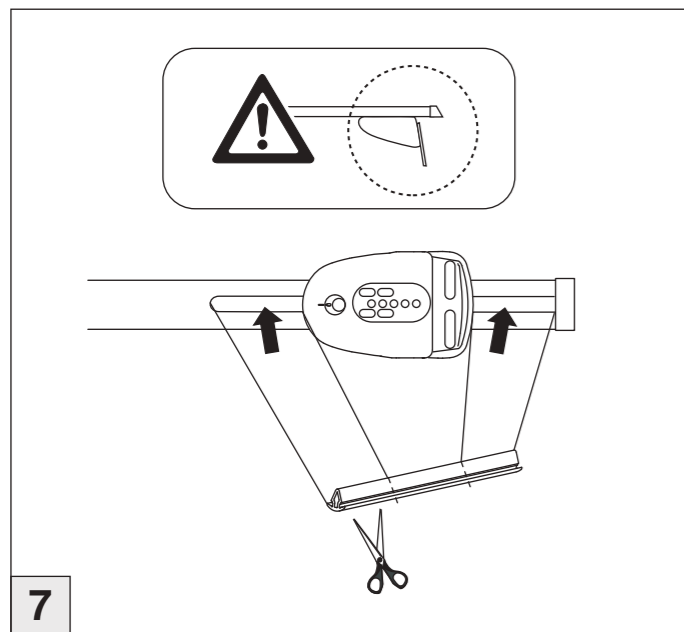

Atera SIGNO

Opel Combo 01/2012–09/2018
(ohne Reling/without rail)

Fiat Doblo 02/2010–
(ohne Reling/without rail)

7

8

nur bei / only for Part-No.: 045 177

9

10

Atera SIGNO

Fiat

Doblo 02/2010–
(ohne Reling/without rail)

Opel

Combo 01/2012–09/2018
(ohne Reling/without rail)

Part-No. : 044 177

Part-No. : 045 177

Atera
MADE IN GERMANY