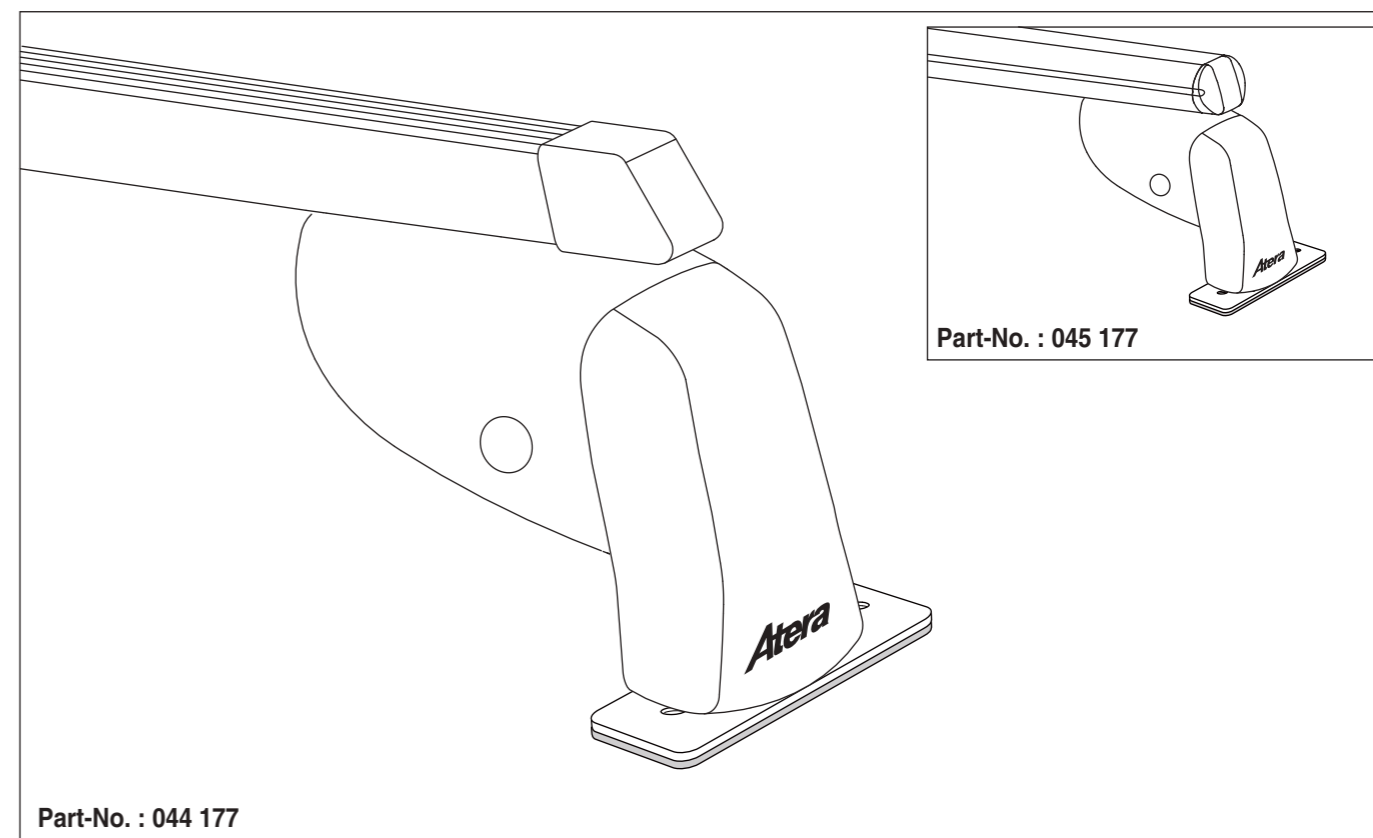

Atera SIGNO

Fiat

Doblo 02/2010–
(ohne Reling/without rail)

Opel

Combo 01/2012–09/2018
(ohne Reling/without rail)

Part-No. : 044 177

Part-No. : 045 177

Atera
MADE IN GERMANY