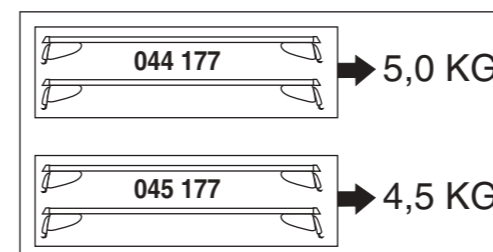

Atera SIGNO

Fiat

Doblo 02/2010–
(ohne Reling/without rail)

Opel

Combo 01/2012–09/2018
(ohne Reling/without rail)

Part-No. : 044 177

Part-No. : 045 177

Atera
MADE IN GERMANY