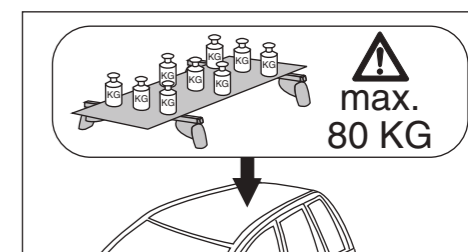

Atera SIGNO

Fiat

Doblo 02/2010–
(ohne Reling/without rail)

Opel

Combo 01/2012–09/2018
(ohne Reling/without rail)

Part-No. : 044 177

Part-No. : 045 177

Atera
MADE IN GERMANY