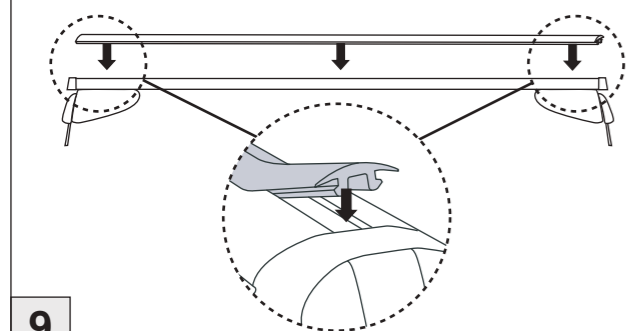

Atera SIGNO

Opel Combo 01/2012–09/2018
(ohne Reling/without rail)

Fiat Doblo 02/2010–
(ohne Reling/without rail)

7

8

nur bei / only for Part-No.: 045 177

9

10

Atera SIGNO

Fiat

Doblo 02/2010–
(ohne Reling/without rail)

Opel

Combo 01/2012–09/2018
(ohne Reling/without rail)

Part-No. : 044 177

Part-No. : 045 177

Atera
MADE IN GERMANY

Atera GmbH
Im Herrach 1
D-88299 Leutkirch
Internet: www.atera.de