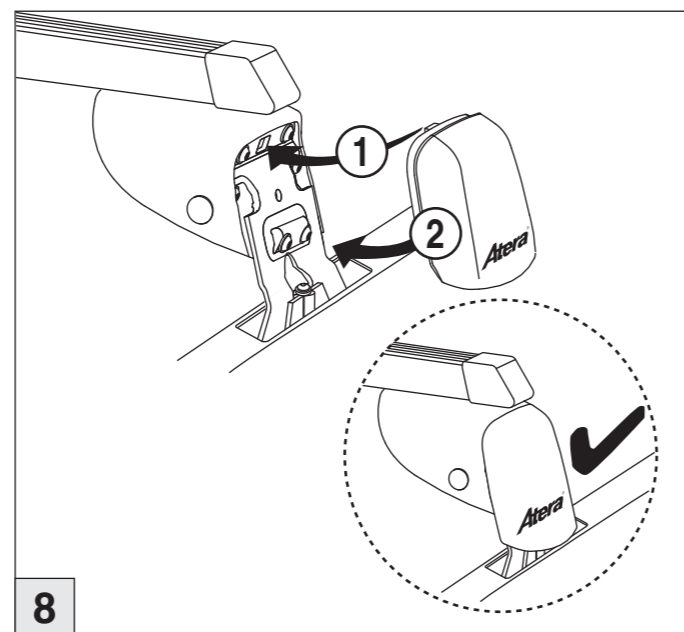

Atera SIGNO

Ford C-Max
Ford Focus (3+5-türig/doors/portes)

08/2003–11/2010
12/2004–04/2011

Ford Focus Kombi (o. Reling/without rail/sans barres) 12/2004–04/2011
Ford Focus (4-türig/doors/portes) 04/2005–04/2011

Atera SIGNO

Ford C-Max 08/2003–11/2010
Ford Focus 12/2004–04/2011
(3+5 türig/doors/portes)
Ford Focus Kombi 12/2004–04/2011
(ohne Reling/without rail/sans barres de toit)
Ford Focus 04/2005–04/2011
(4 türig/doors/portes)

Part-No. : 044 130
Part-No. : 045 130