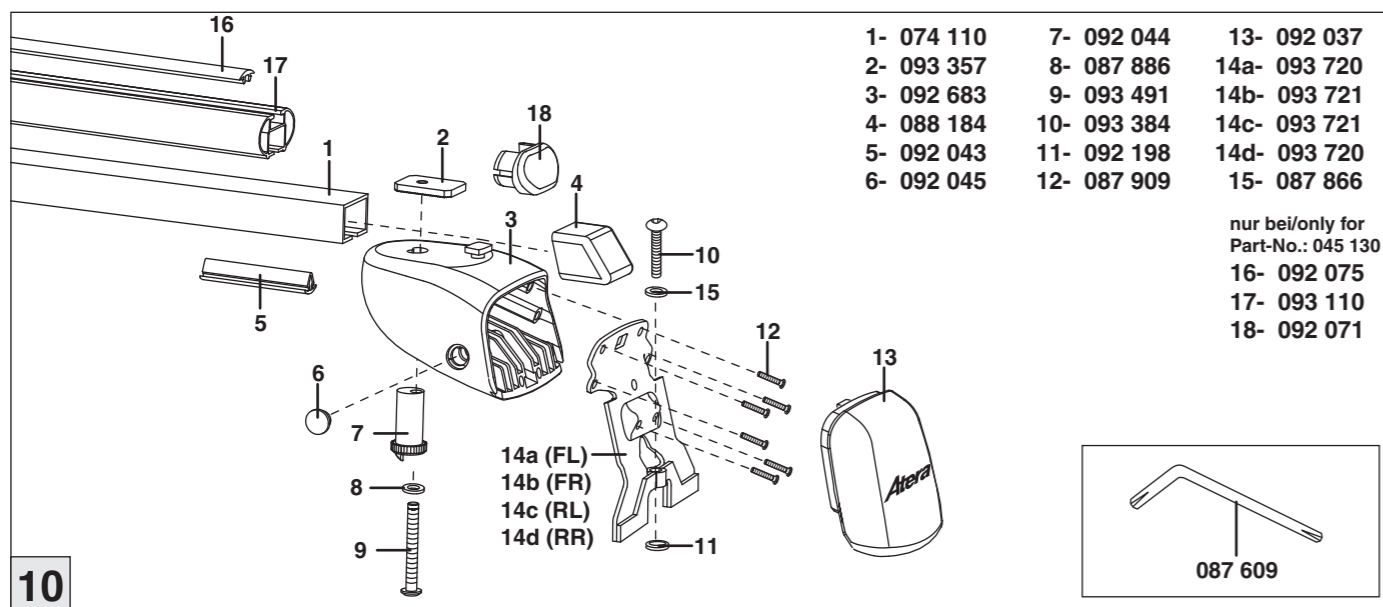

nur bei / only for Part-No.: 045 130