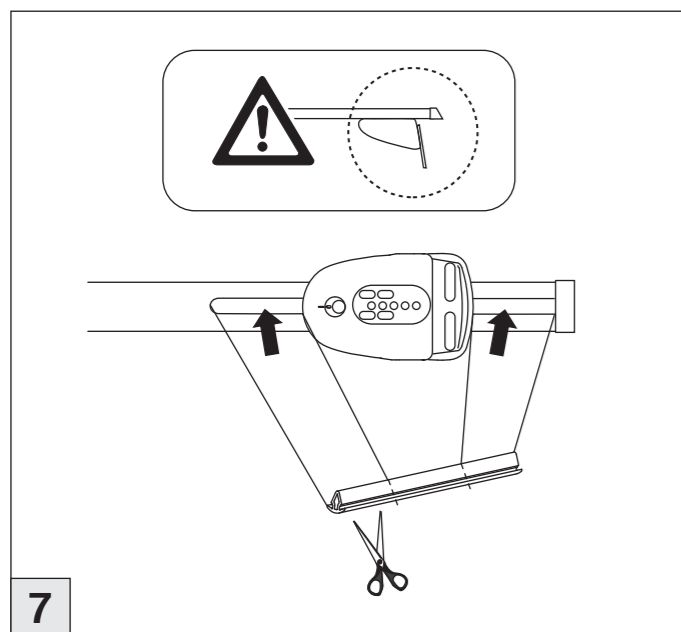

Atera SIGNO

Ford C-Max
Ford Focus (3+5-türig/doors/portes)

08/2003–11/2010
12/2004–04/2011

Ford Focus Kombi (o. Reling/without rail/sans barres) 12/2004–04/2011
Ford Focus (4-türig/doors/portes) 04/2005–04/2011

Atera SIGNO

Ford C-Max 08/2003–11/2010
Ford Focus 12/2004–04/2011
(3+5 türig/doors/portes)
Ford Focus Kombi 12/2004–04/2011
(ohne Reling/without rail/sans barres de toit)
Ford Focus 04/2005–04/2011
(4 türig/doors/portes)

Part-No. : 044 130
Part-No. : 045 130