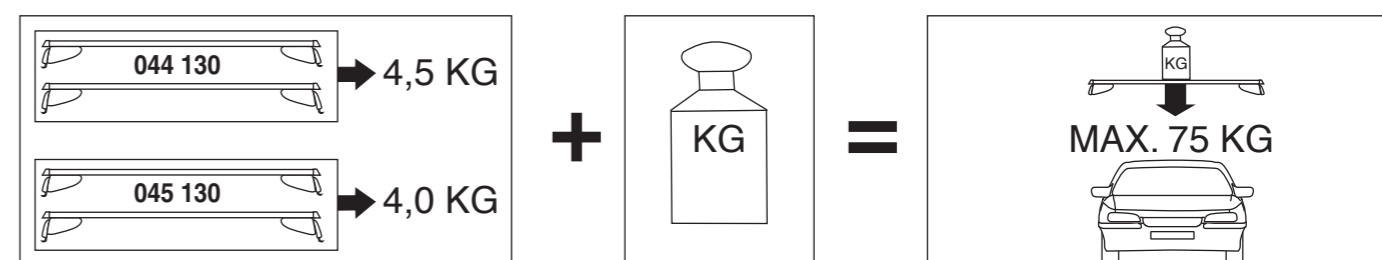

nur bei / only for Part-No.: 045 130