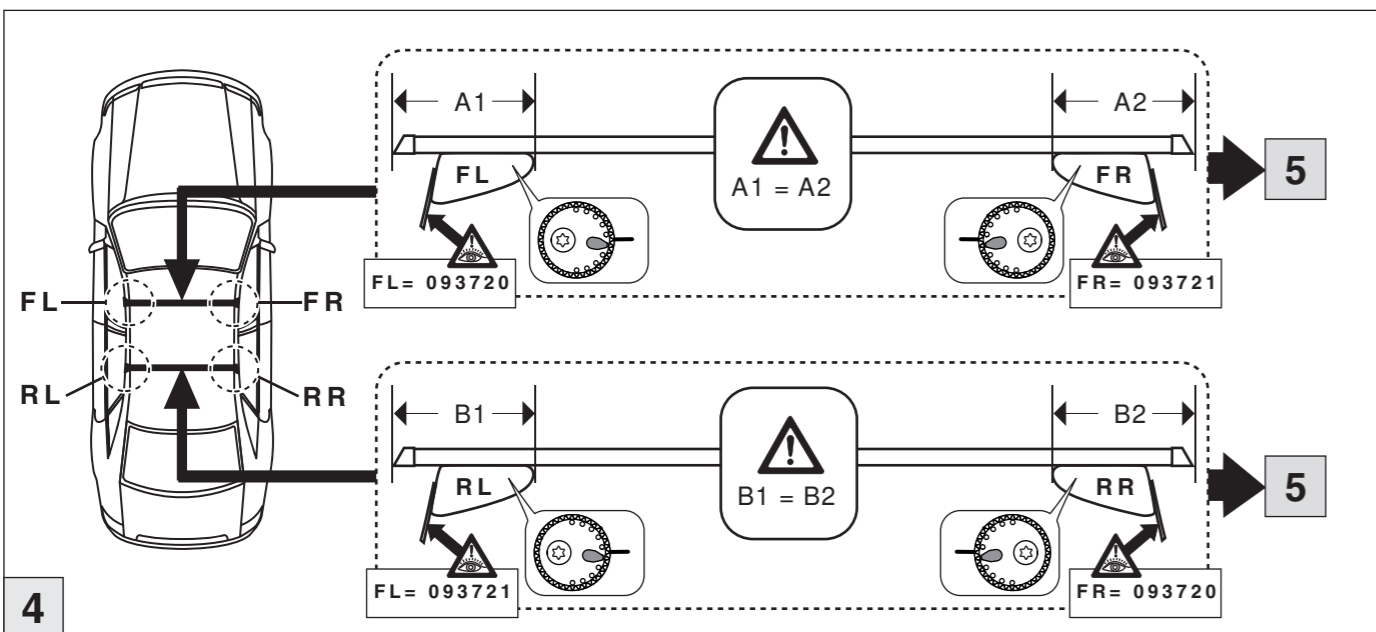

Atera SIGNO

Saab 9-3 Sport Limousine/Kombi 09/2007 –
Cadillac BLS 2005 –
Opel Astra Limousine 04/2004 –12/2009

Opel Astra Caravan 09/2004 – 04/2016
Opel Astra Coupé 10/2004 –
Opel Zafira 07/2005–