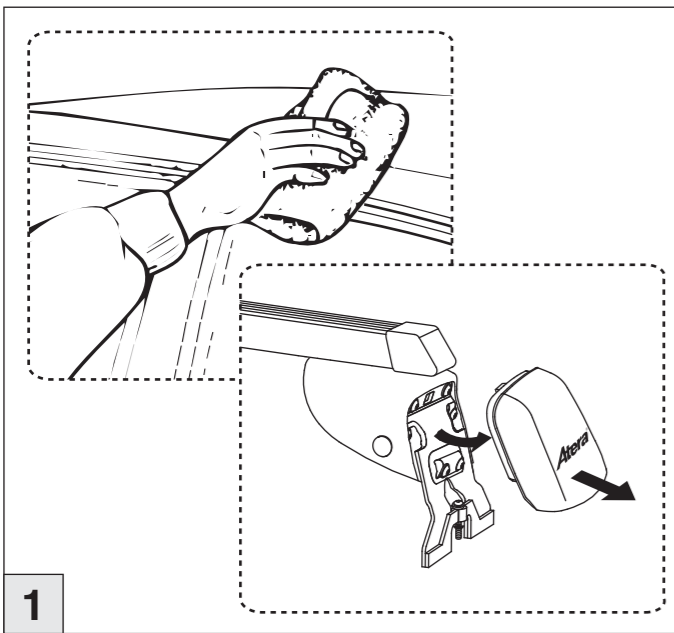

Atera SIGNO

Saab 9-3 Sport Limousine/Kombi 09/2007 –
Cadillac BLS 2005 –
Opel Astra Limousine 04/2004 –12/2009

Opel Astra Caravan 09/2004 – 04/2016
Opel Astra Coupé 10/2004 –
Opel Zafira 07/2005–