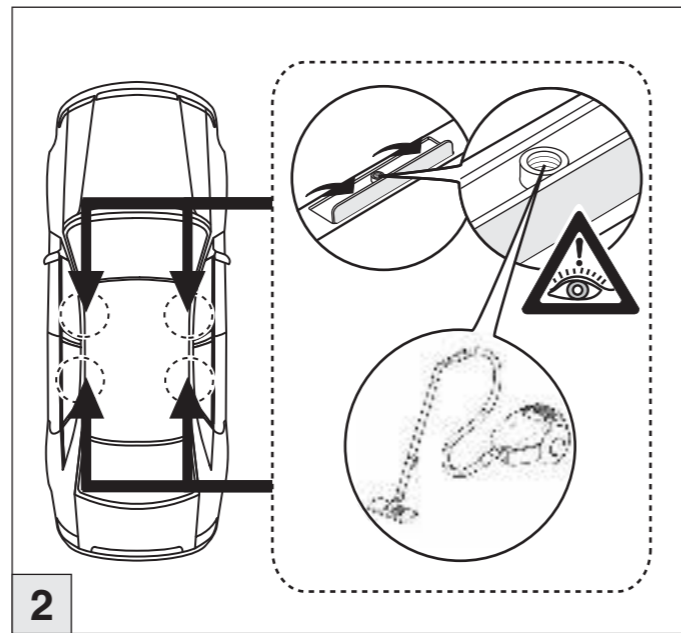

Atera SIGNO

Saab 9-3 Sport Limousine/Kombi 09/2007 –
Cadillac BLS 2005 –
Opel Astra Limousine 04/2004 –12/2009

Opel Astra Caravan 09/2004 – 04/2016
Opel Astra Coupé 10/2004 –
Opel Zafira 07/2005–