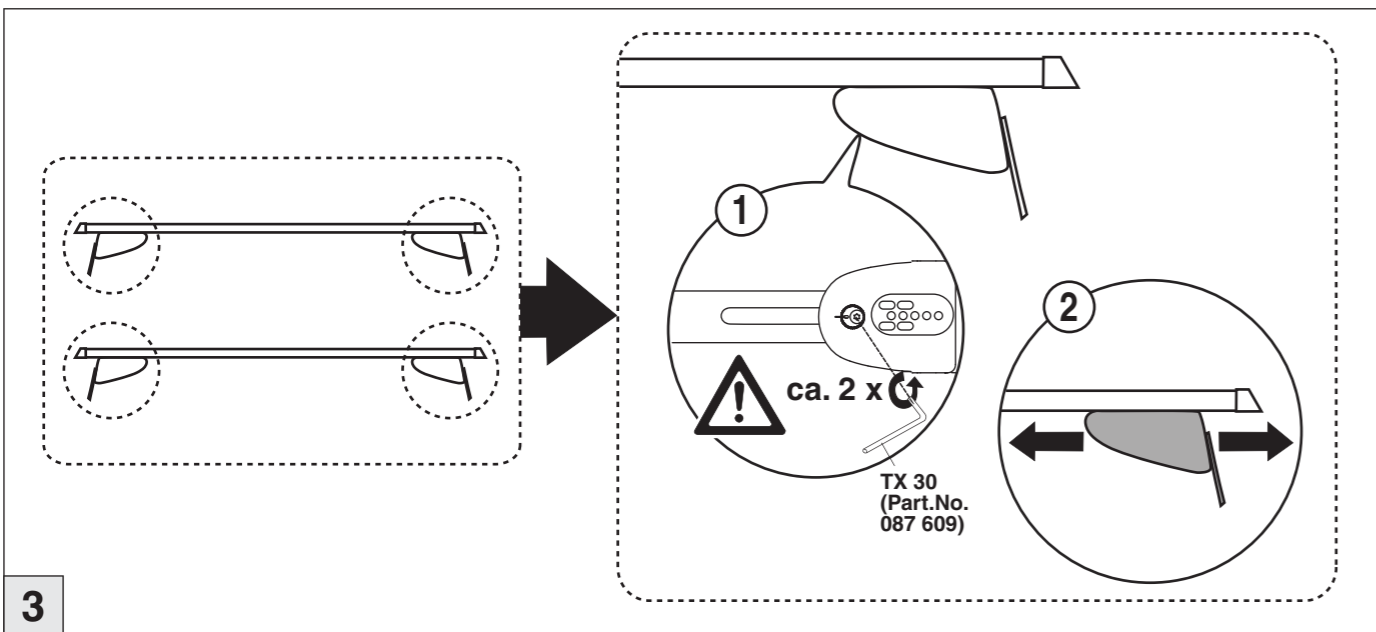

Atera SIGNO

Saab 9-3 Sport Limousine/Kombi 09/2007 –
Cadillac BLS 2005 –
Opel Astra Limousine 04/2004 –12/2009

Opel Astra Caravan 09/2004 – 04/2016
Opel Astra Coupé 10/2004 –
Opel Zafira 07/2005–